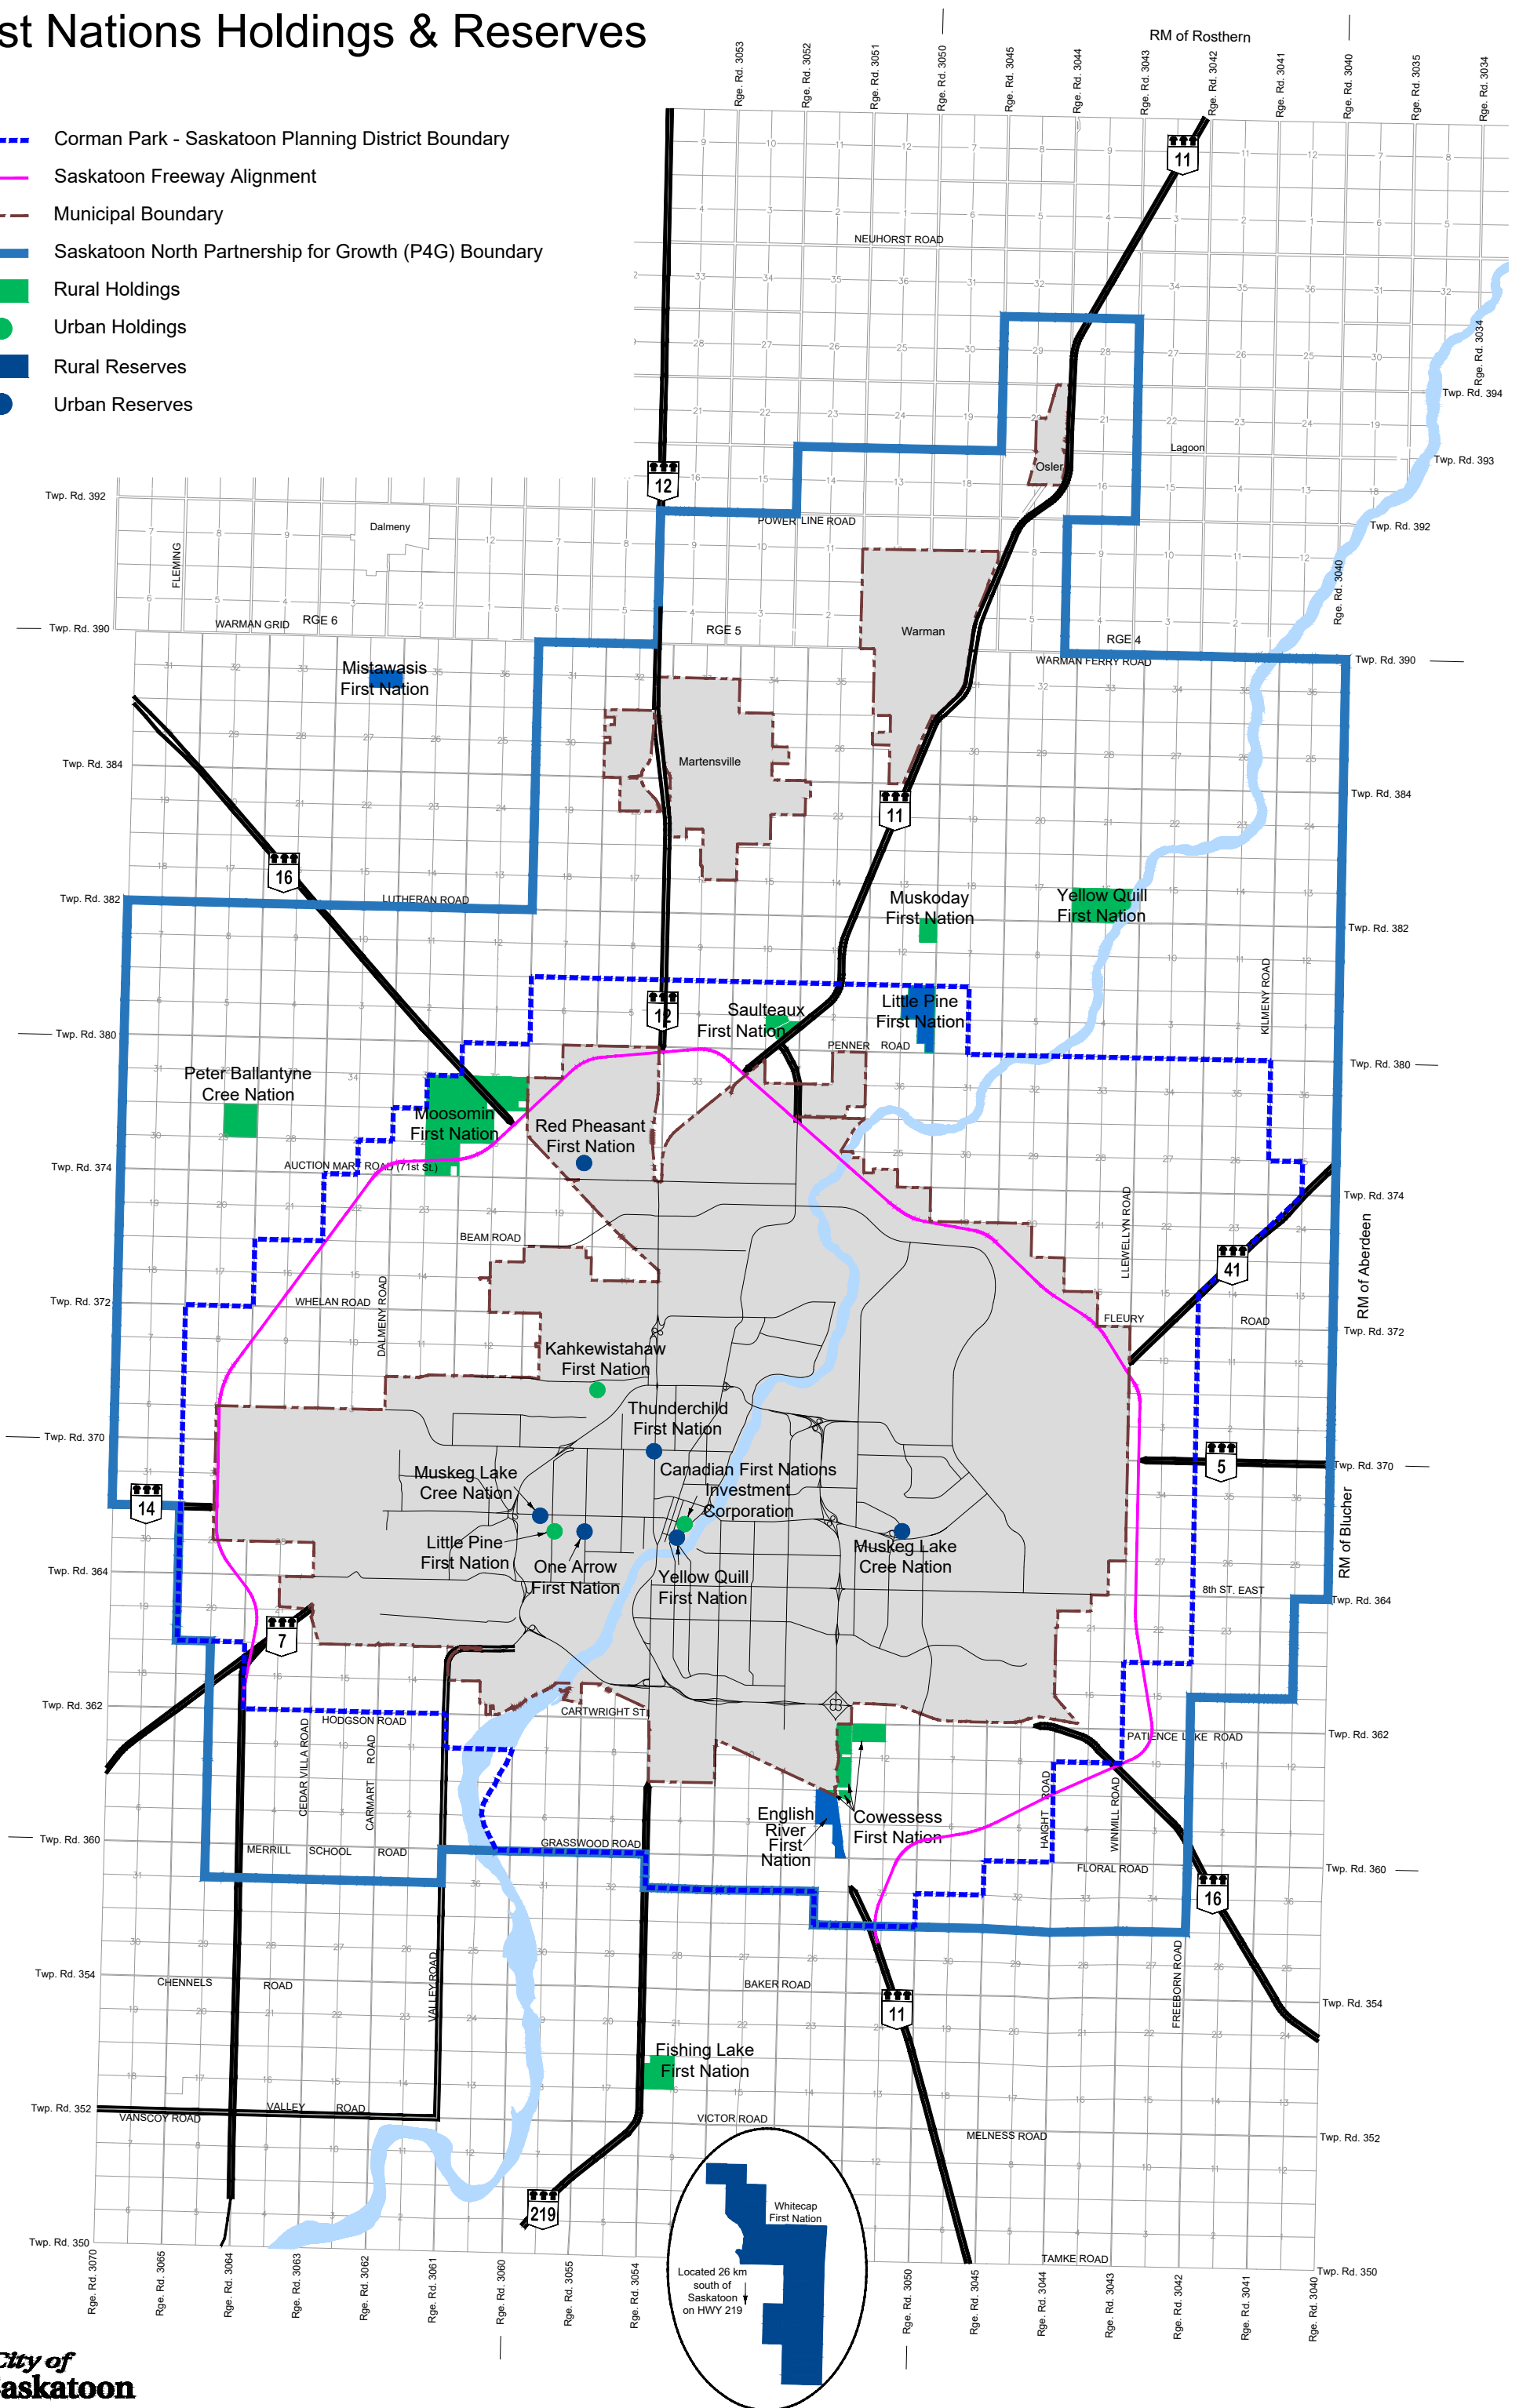

First Nations Holdings & Reserves

- - - - Corman Park - Saskatoon Planning District Boundary
- Saskatoon Freeway Alignment
- - - - Municipal Boundary
- Saskatoon North Partnership for Growth (P4G) Boundary
- Rural Holdings
- Urban Holdings
- Rural Reserves
- Urban Reserves