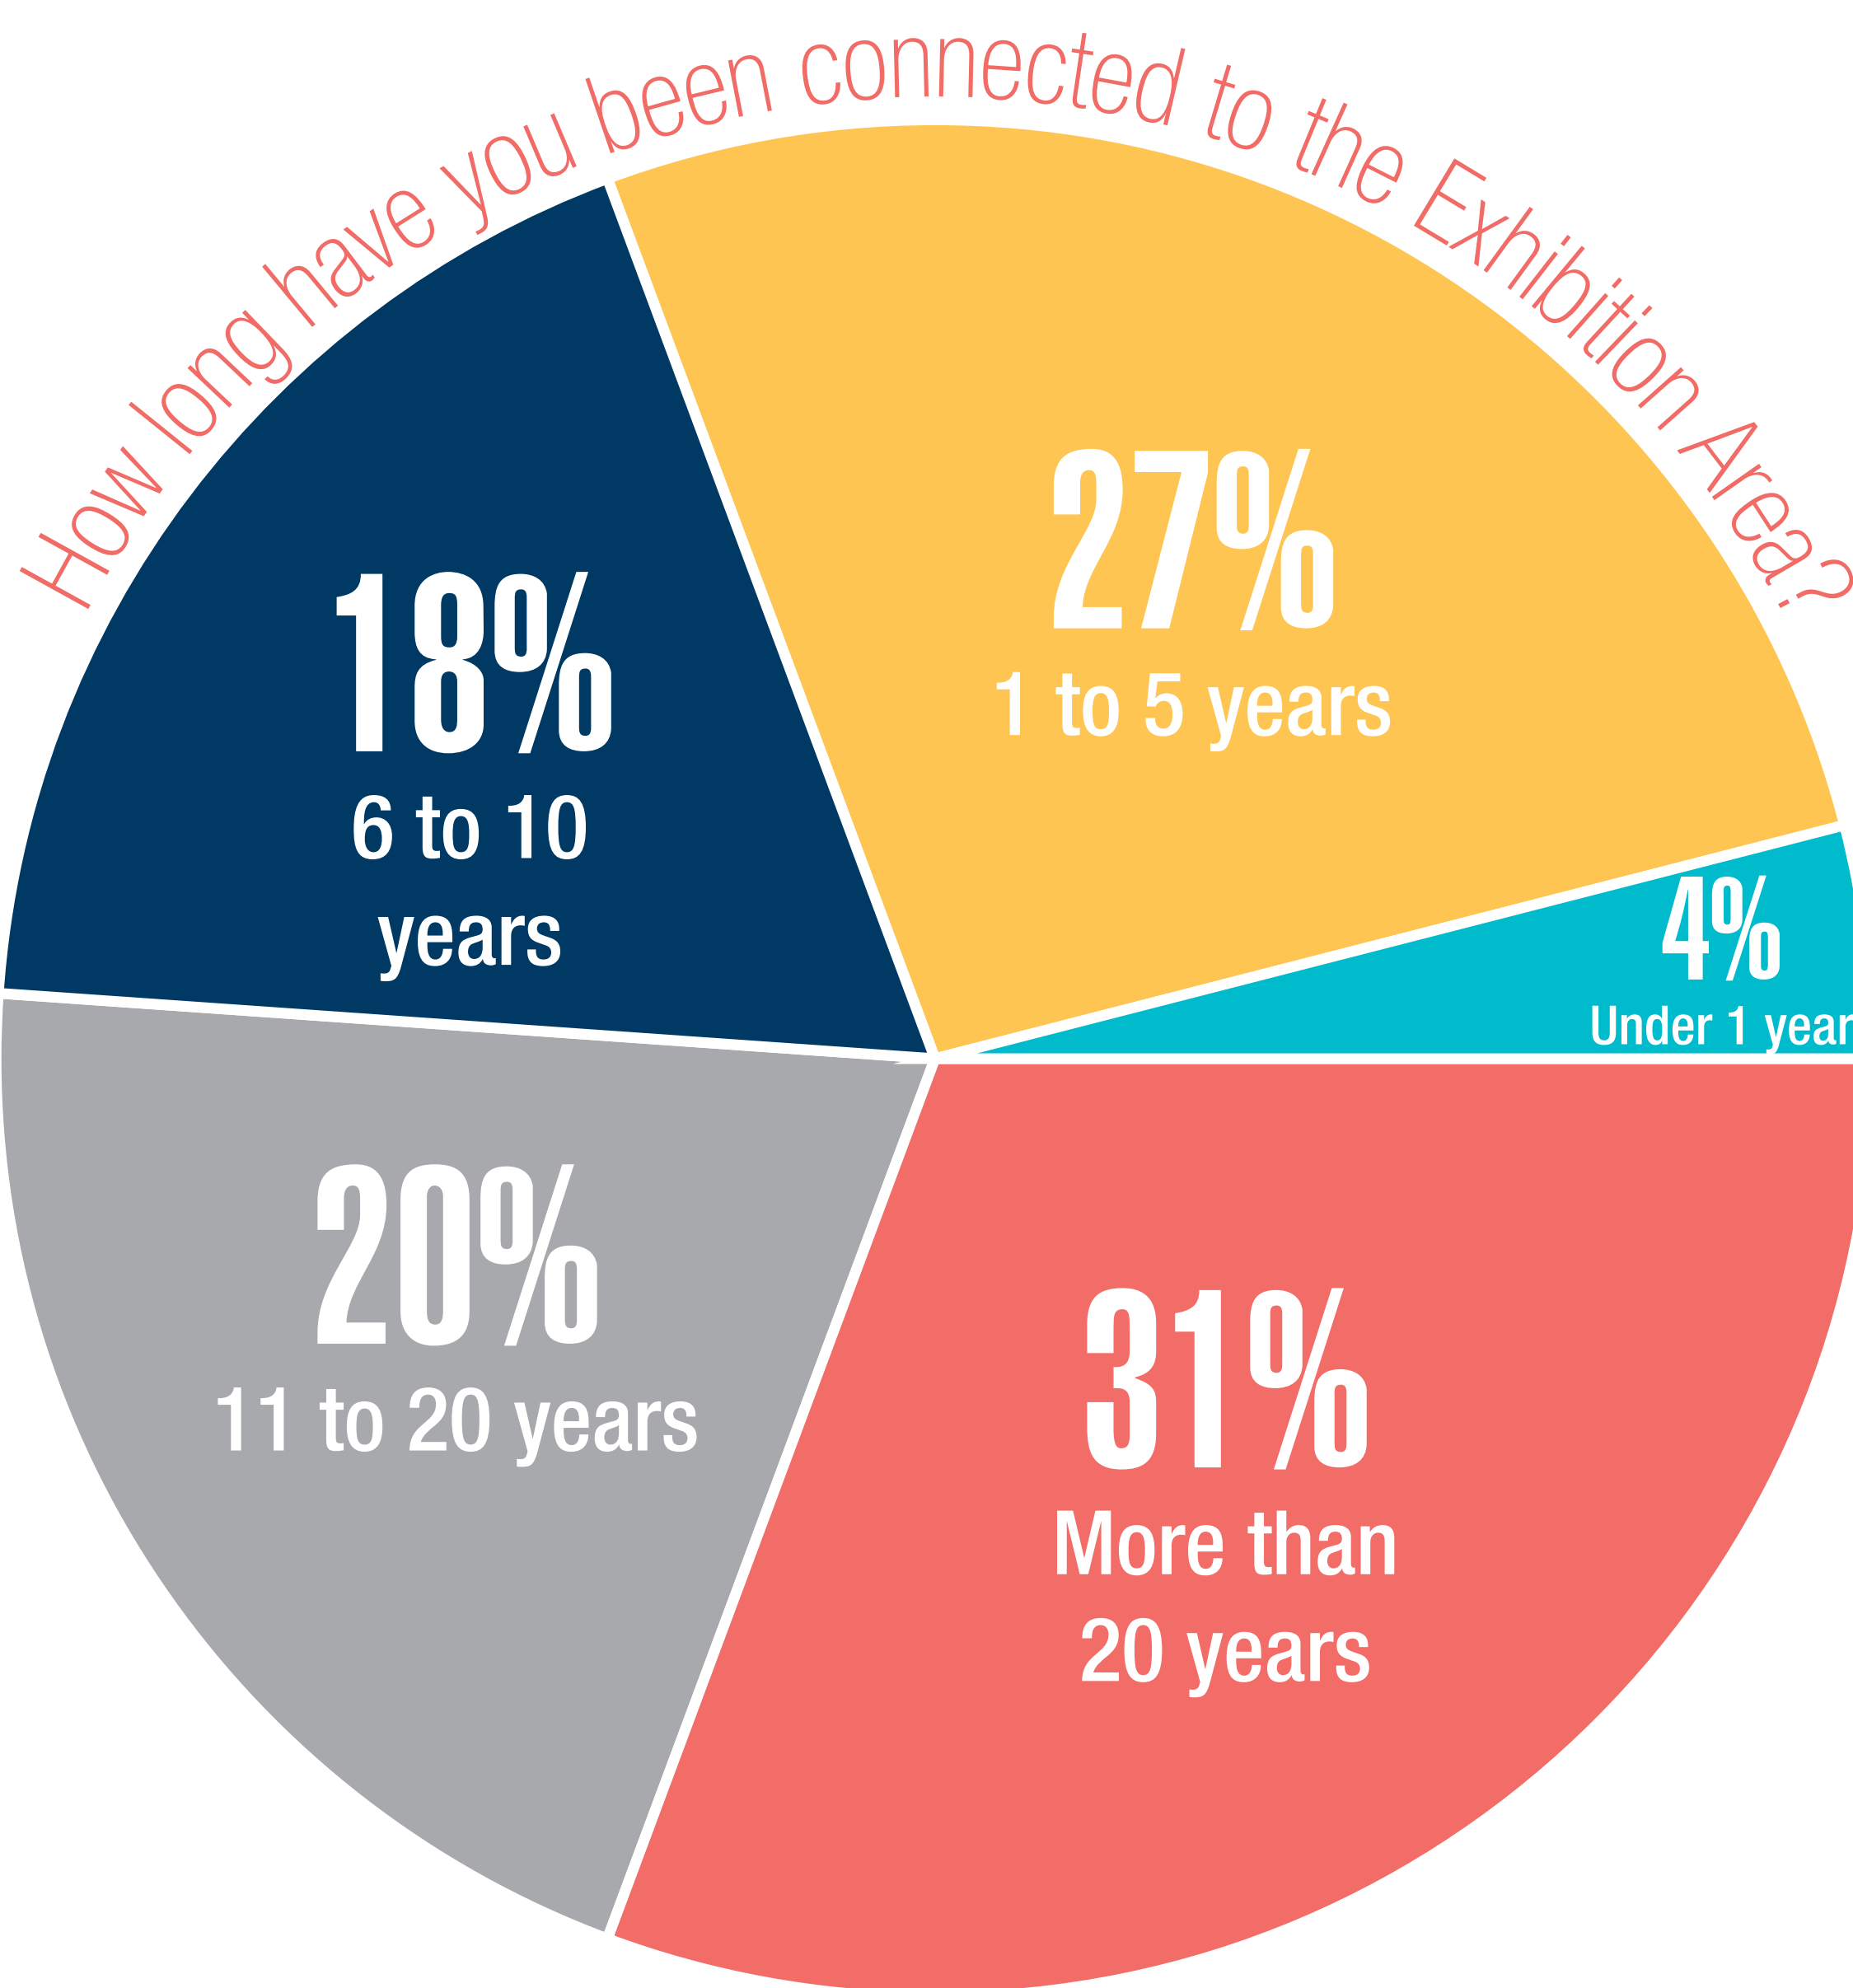

EXHIBITION

LOCAL AREA PLAN

NEIGHBOURHOOD SURVEY RESULTS

Favourite things about the Exhibition area:

How satisfied are you with your quality of life in the Exhibition Area?

Top 3 Improvement Ideas

Top 3 Community-Led Initiative Ideas

EXHIBITION

LOCAL AREA PLAN

NEIGHBOURHOOD SURVEY RESULTS

74% of respondents were **RESIDENTS**

5% of respondents **WORK IN THE EXHIBITION AREA**

36% of respondents were **PROPERTY OWNERS**

3% of respondents were **BUSINESS OWNERS**

12% OTHER

230

PARTICIPANTS TOOK PART IN THE
NEIGHBOURHOOD SURVEY

What topics are important in the Exhibition Area?

67% of respondents have safety concerns

33% of respondents feel safe